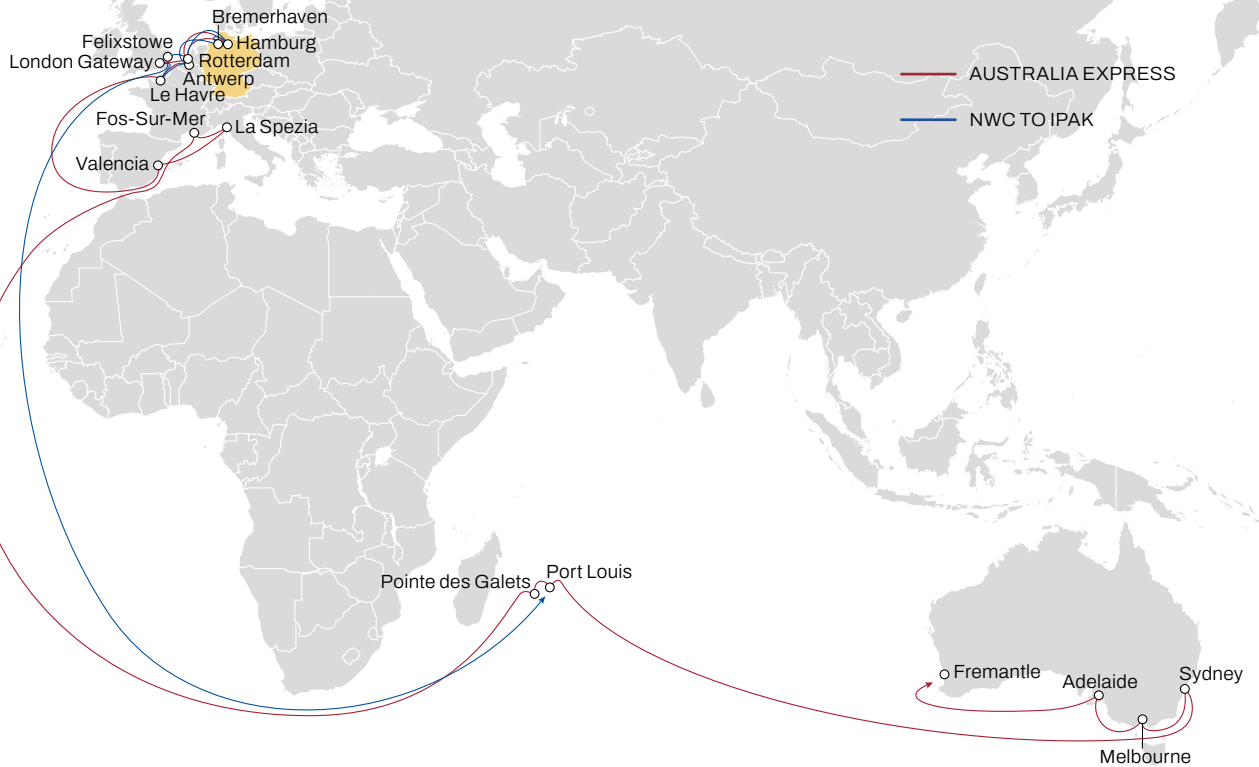

GERMANY - YOUR GATEWAY TO OCEANIA

UNLOCK THE BENEFITS FOR YOUR EXPORT

Leverage MSC's extensive global network and specialised knowledge within Germany. Our Australia Express and the new Eagle Service via Panama Canal connect Germany with ports in Australia and New Zealand. Enjoy faster transit times, the flexibility of weekly departures and reliable schedules. With our expertise, we offer complete support and guidance for your cargo transportation needs.

BENEFIT FROM OUR IMPROVED SERVICE CONNECTIONS TO OCEANIA THE BEST CHOICE FOR YOUR GERMAN CARGO

GERMANY WELL CONNECTED

Three services from Hamburg and Bremerhaven to Australia and New Zealand

NEW EAGLE SERVICE OFFERS EXPANDED REACH

Significantly improved transit times to Auckland, Wellington, Tauranga (New Zealand) and Brisbane (Australia)

EXPRESS CONNECTIONS FROM GERMANY TO OCEANIA

Direct services with fast transit times and reliable schedules to meet your needs

EXTENSIVE PORT COVERAGE

Combination of direct and hybrid services results in extensive POD coverage

CONNECTING GERMANY WITH OCEANIA

SELECTED TRANSIT TIMES NEW EAGLE SERVICE

FROM	TO	TT
HAM	Auckland	56 days
HAM	Brisbane	69 days
HAM	Tauranga	77 days
HAM	Wellington	75 days