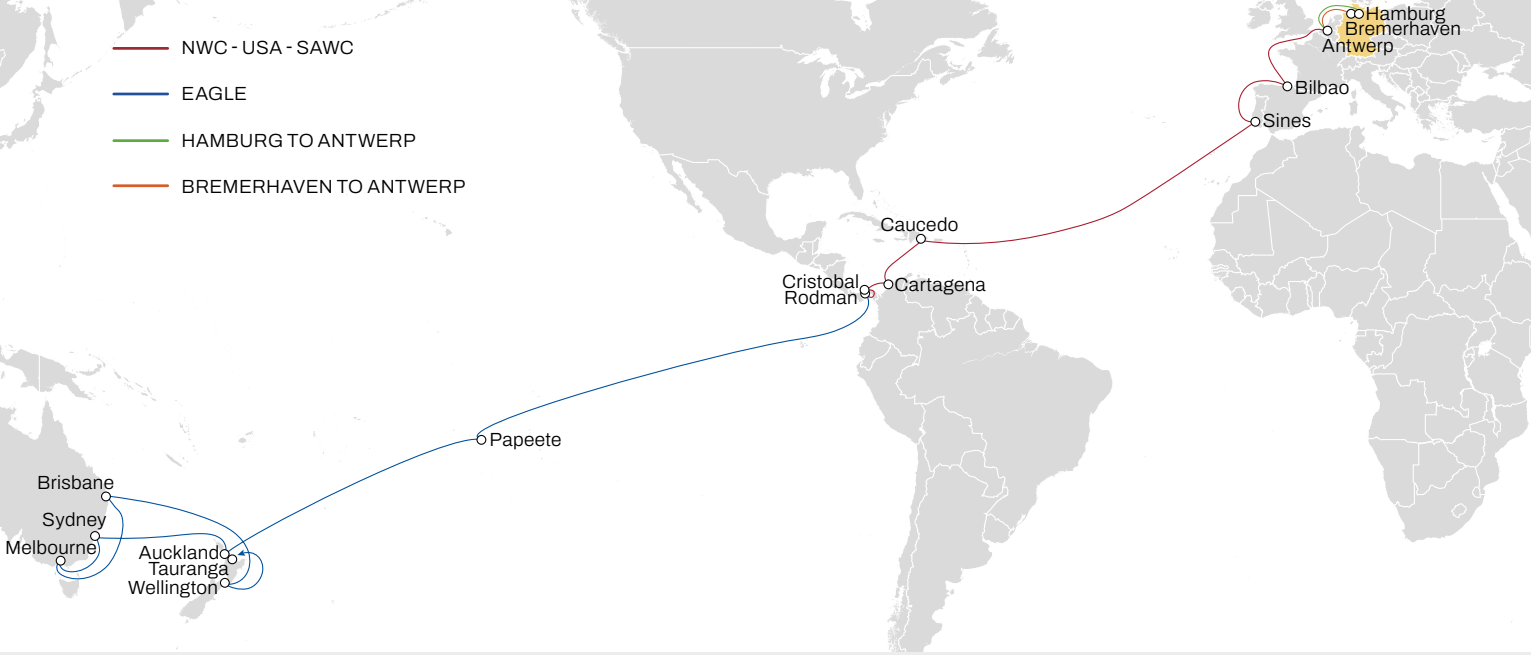

GERMANY - YOUR GATEWAY TO OCEANIA UNLOCK THE BENEFITS FOR YOUR EXPORT

Leverage MSC's extensive global network and specialised knowledge within Germany. Our Australia Express and the new Eagle Service via Panama Canal connect Germany with ports in Australia and New Zealand. Enjoy faster transit times, the flexibility of weekly departures and reliable schedules. With our expertise, we offer complete support and guidance for your cargo transportation needs.

BENEFIT FROM OUR IMPROVED SERVICE CONNECTIONS TO OCEANIA THE BEST CHOICE FOR YOUR GERMAN CARGO

GERMANY WELL CONNECTED

Three services from Hamburg and Bremerhaven to Australia and New Zealand

NEW EAGLE SERVICE OFFERS EXPANDED REACH

Significantly improved transit times to Auckland, Wellington, Tauranga (New Zealand) and Brisbane (Australia)

EXPRESS CONNECTIONS FROM GERMANY TO OCEANIA

Direct services with fast transit times and reliable schedules to meet your needs

EXTENSIVE PORT COVERAGE

Combination of direct and hybrid services results in extensive POD coverage

CONNECTING GERMANY WITH OCEANIA

SELECTED TRANSIT TIMES NEW EAGLE SERVICE

The new EAGLE Service provides direct port coverage to Auckland, Brisbane, Tauranga and Wellington.