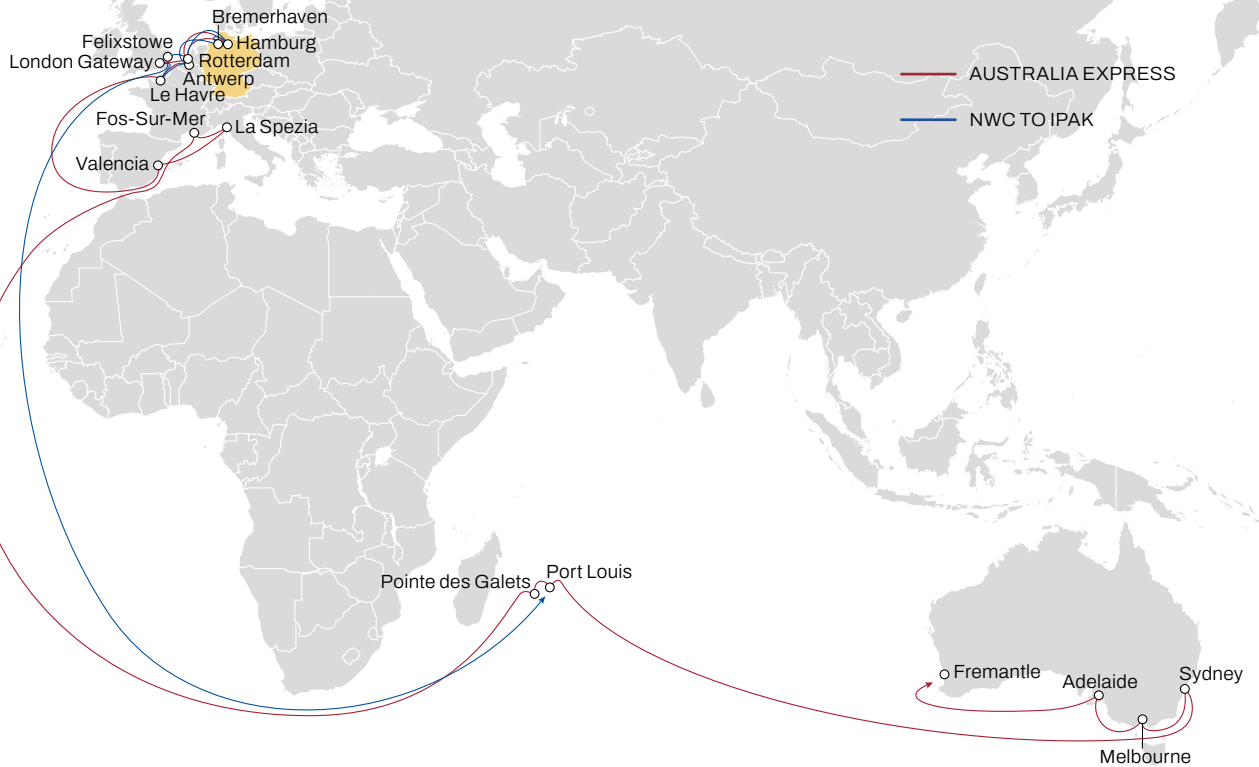

GERMANY - YOUR GATEWAY TO OCEANIA UNLOCK THE BENEFITS FOR YOUR EXPORT

Leverage MSC's extensive global network and specialised knowledge within Germany. Our Australia Express and the new Eagle Service via Panama Canal connect Germany with ports in Australia and New Zealand. Enjoy faster transit times, the flexibility of weekly departures and reliable schedules. With our expertise, we offer complete support and guidance for your cargo transportation needs.

BENEFIT FROM OUR IMPROVED SERVICE CONNECTIONS TO OCEANIA THE BEST CHOICE FOR YOUR GERMAN CARGO

GERMANY WELL CONNECTED

Three services from Hamburg and Bremerhaven to Australia and New Zealand

NEW EAGLE SERVICE OFFERS EXPANDED REACH

Significantly improved transit times to Auckland, Wellington, Tauranga (New Zealand) and Brisbane (Australia)

EXPRESS CONNECTIONS FROM GERMANY TO OCEANIA

Direct services with fast transit times and reliable schedules to meet your needs

EXTENSIVE PORT COVERAGE

Combination of direct and hybrid services results in extensive POD coverage

CONNECTING GERMANY WITH OCEANIA

SELECTED TRANSIT TIMES NEW EAGLE SERVICE

The new EAGLE Service provides direct port coverage to Auckland, Brisbane, Tauranga and Wellington.